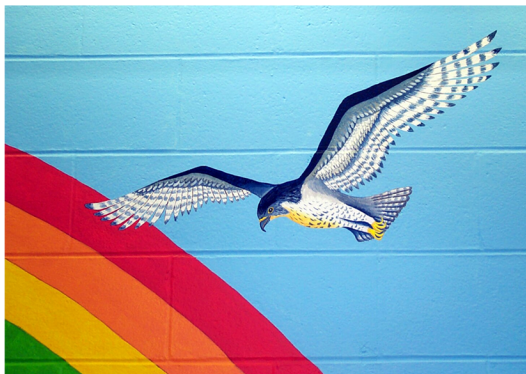

Artist-in-Residence - New Hall Mural for Robert Frost Elementary

I worked with the PTA, principal, and Student Council to develop a new mural for the front hallway of Robert Frost. The goal was to create something bright to enhance student pride and school spirit. The design needed to incorporate the traditional Robert Frost symbols of the sun and rainbow with the new mascot, the falcon. I made a special blank design page for students to create their own drawings of what they would like to see on the wall. All these drawings were put up in the hallway and all students and staff voted for their favorite 3 designs. It was important to me that everyone would feel they had participated in the process. I then combined the best elements from the winning drawings to create the final mural.

Hyla Skudder - Artist
Work in progress - 2003

Old Hall Mural

Detail of school mascot - the falcon.