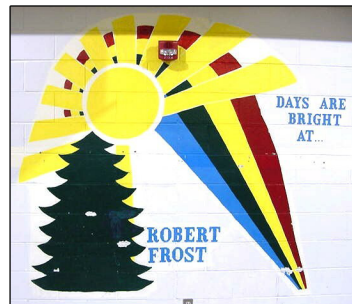

Artist-in-Residence - New Hall Mural for Robert Frost Elementary

I worked with the PTA, principal, and Student Council to develop a new mural for the front hallway of Robert Frost. The goal was to create something bright to enhance student pride and school spirit. The design needed to incorporate the traditional Robert Frost symbols of the sun and rainbow with the new mascot, the falcon. I made a special blank design page for students to create their own drawings of what they would like to see on the wall. All these drawings were put up in the hallway and all students and staff voted for their favorite 3 designs. It was important to me that everyone would feel they had participated in the process. I then combined the best elements from the winning drawings to create the final mural.

Hyla Skudder - Artist
Work in progress - 2003

Old Hall Mural

Detail of school mascot - the falcon.